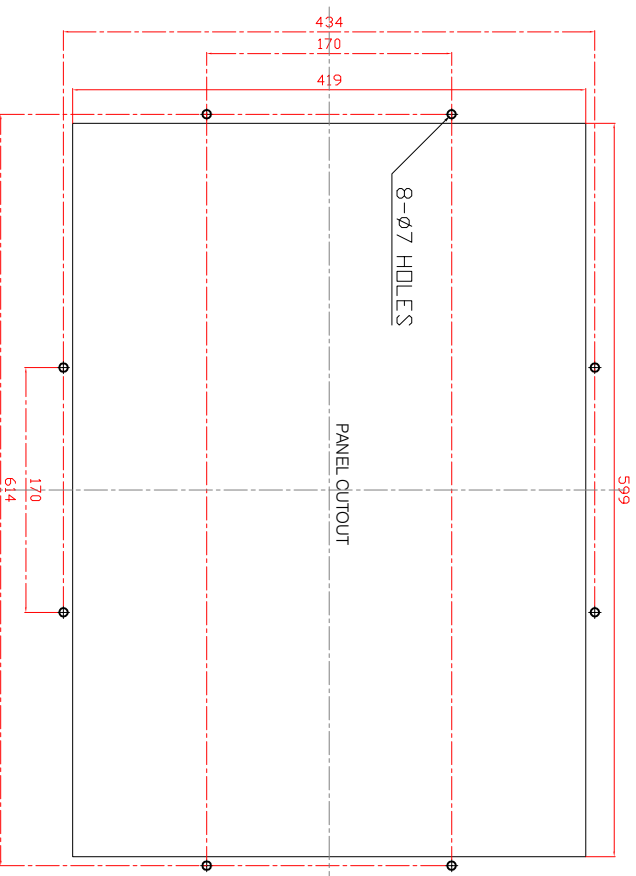

FRONT VIEW

634

454

SIDE VIEW

103

105.50

200

73.5

311.5

417

BACK VIEW

434

170

599

614

BOTTOM VIEW

15

TOP VIEW

185

597

8-ø7 HOLES

PANEL CUTOUT

434

170