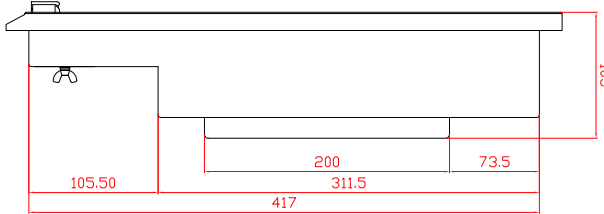

FRONT VIEW

634

454

SIDE VIEW

103

105.50

200

73.5

311.5

417

BACK VIEW

434

170

599

614

BOTTOM VIEW

15

TOP VIEW

185

597

8-ø7 HOLES

PANEL CUTOUT

434

170