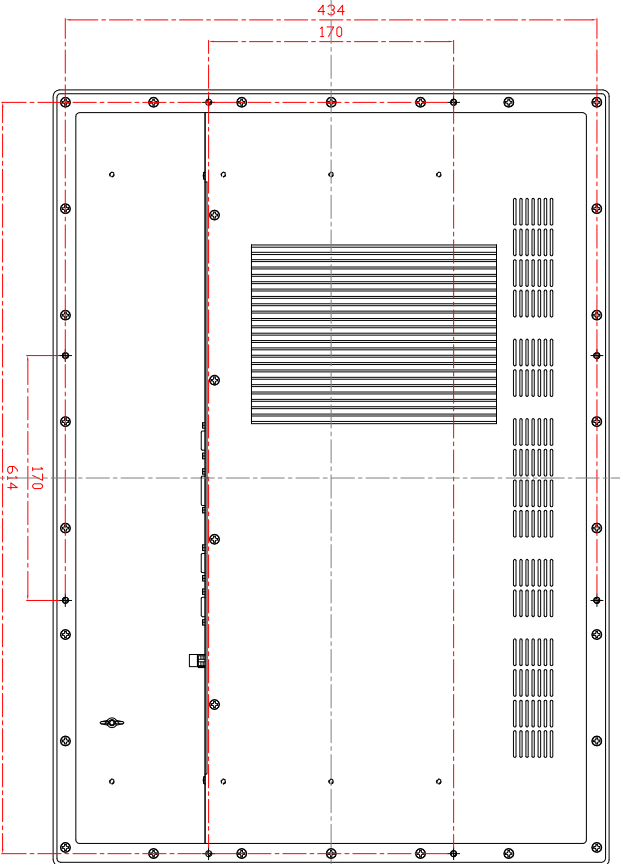

FRONT VIEW

634

454

SIDE VIEW

103

105.50

200

73.5

311.5

417

BACK VIEW

434

170

599

614

BOTTOM VIEW

15

TOP VIEW

185

597

8-ø7 HOLES

PANEL CUTOUT

434

170