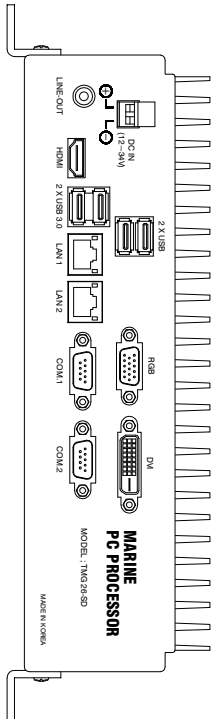

FRONT VIEW

SIDE VIEW

BOTTOM VIEW

TOP VIEW

BACK VIEW

Dizen Systems Inc.	
MODEL	TMK28-SD
SIZE	UNIT SCALE (MM)
REV	DATE
DESIGN	APP'D
DATE	DATE
SHEET	OF