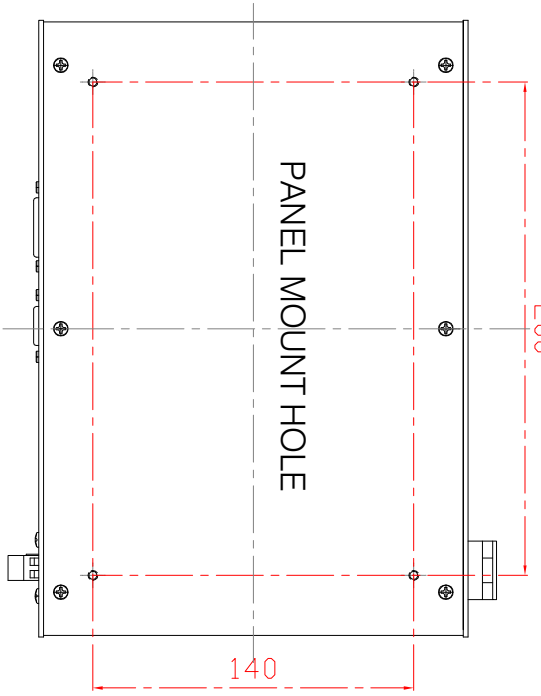

FRONT VIEW

SIDE VIEW

BOTTOM VIEW

TOP VIEW

BACK VIEW

Dizen Systems Inc.	
MODEL	TMK28-SD
SIZE	UNIT SCALE (MM)
REV	DATE
DESIGN	APP'D
DATE	DATE
SHEET	OF