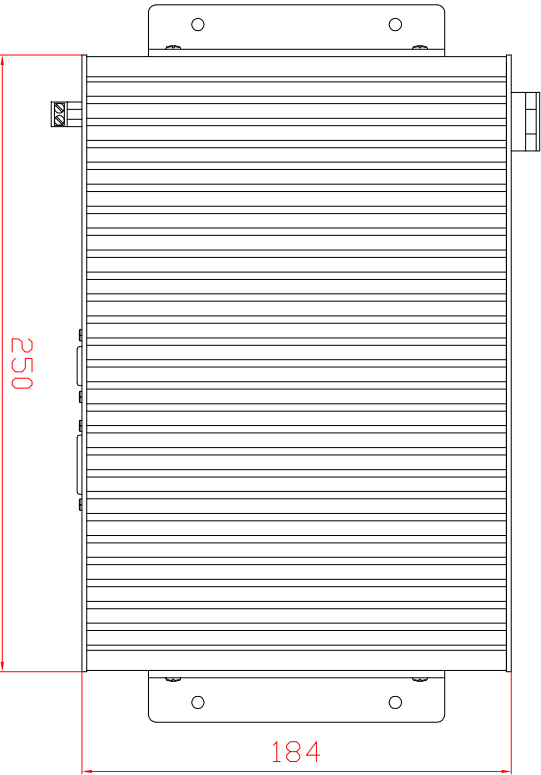

FRONT VIEW

SIDE VIEW

BOTTOM VIEW

TOP VIEW

BACK VIEW

Dizen Systems Inc.	
MODEL	TMK28-SD
SIZE	UNIT SCALE (MM)
REV	DATE
DESIGN	APP'D
DATE	DATE
SHEET	OF