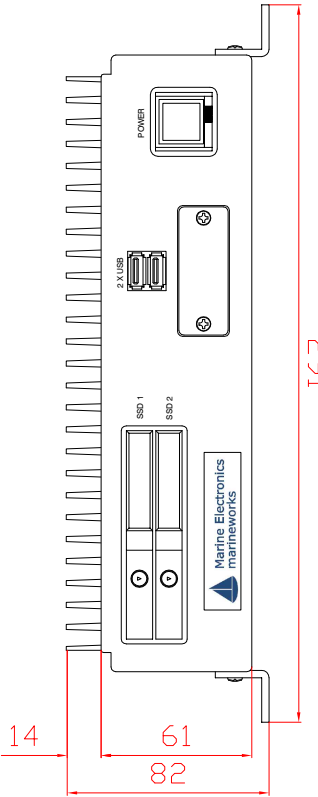

FRONT VIEW

SIDE VIEW

BOTTOM VIEW

TOP VIEW

BACK VIEW

Dizen Systems Inc.	
MODEL	TMK28-SD
SIZE	UNIT SCALE (MM)
REV	DATE
DESIGN	APP'D
DATE	DATE
SHEET	OF